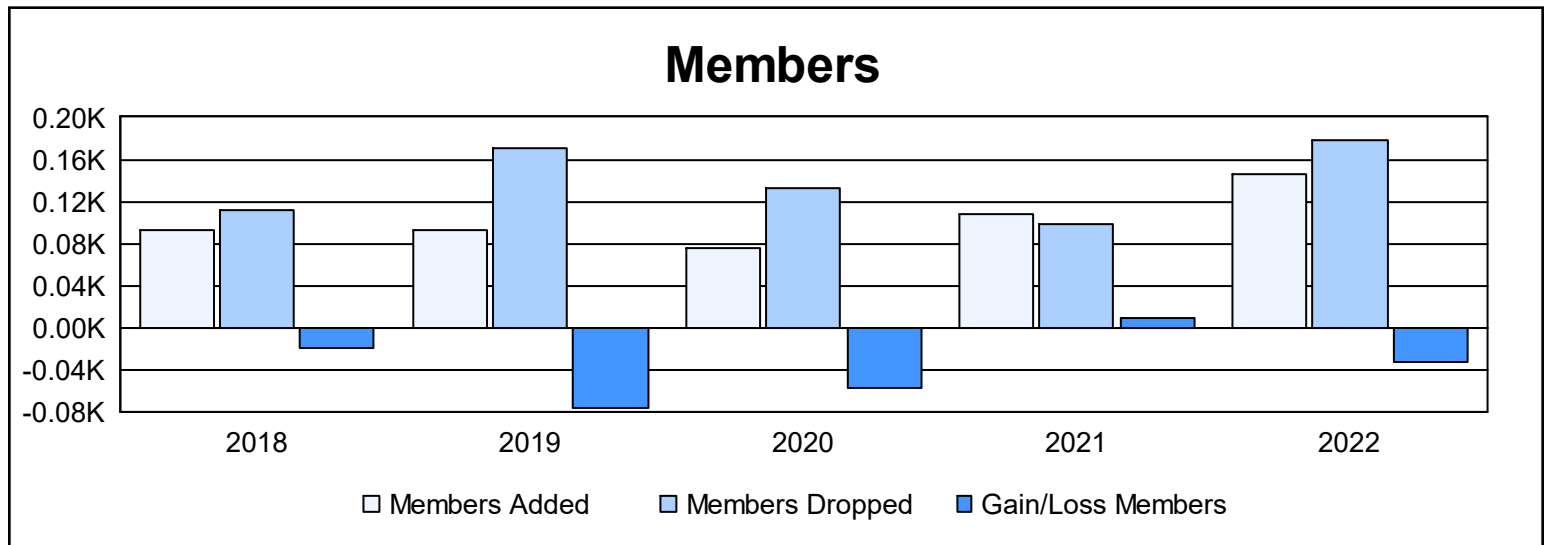

Year	New Clubs	Dropped Clubs	Gain/ Loss Clubs	New Members	Charter Members	Reinstate Members	Transfer Members	Total Member Added	Total Members Dropped	Gain/ Loss Members
2017-2018	0	1	-1	72	0	8	13	93	112	-19
2018-2019	0	4	-4	62	1	9	21	93	170	-77
2019-2020	0	1	-1	63	1	2	10	76	133	-57
2020-2021	1	2	-1	74	29	2	3	108	99	9
2021-2022	2	2	0	79	48	4	15	146	178	-32
<b>Average</b>	<b>1</b>	<b>2</b>	<b>-1</b>	<b>70</b>	<b>16</b>	<b>5</b>	<b>12</b>	<b>103</b>	<b>138</b>	<b>-35</b>

### Membership Composition June 2022 Cumulative