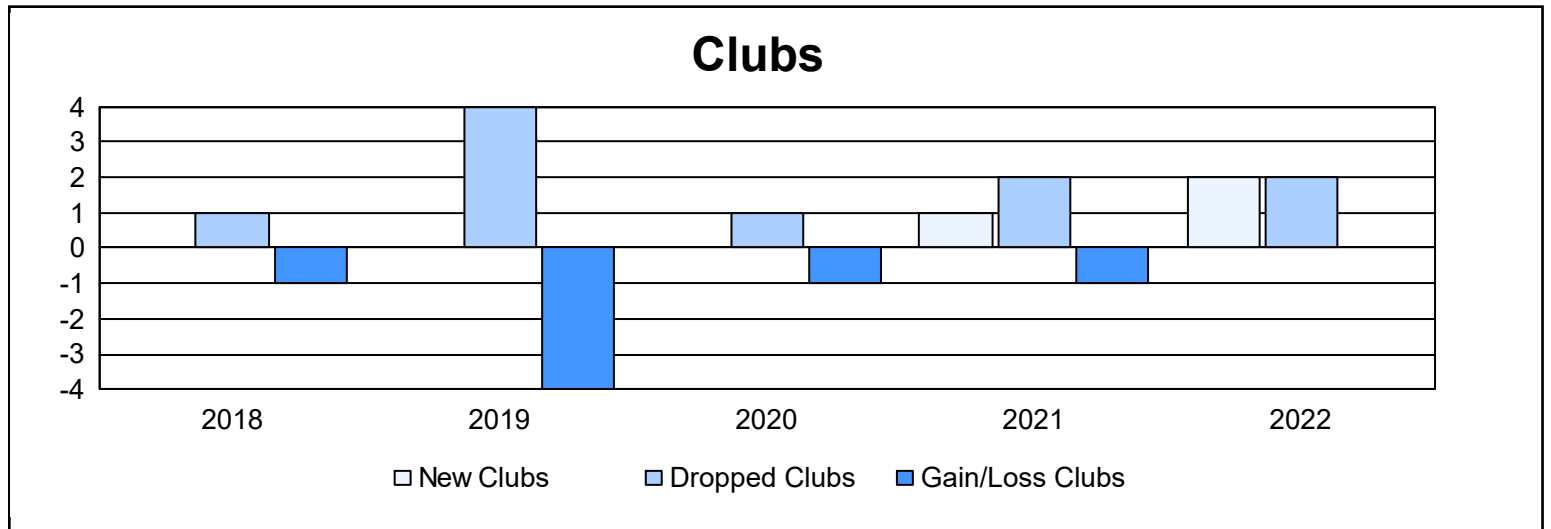

Year	New Clubs	Dropped Clubs	Gain/ Loss Clubs	New Members	Charter Members	Reinstate Members	Transfer Members	Total Member Added	Total Members Dropped	Gain/ Loss Members
2017-2018	0	1	-1	72	0	8	13	93	112	-19
2018-2019	0	4	-4	62	1	9	21	93	170	-77
2019-2020	0	1	-1	63	1	2	10	76	133	-57
2020-2021	1	2	-1	74	29	2	3	108	99	9
2021-2022	2	2	0	79	48	4	15	146	178	-32
<b>Average</b>	<b>1</b>	<b>2</b>	<b>-1</b>	<b>70</b>	<b>16</b>	<b>5</b>	<b>12</b>	<b>103</b>	<b>138</b>	<b>-35</b>

### Membership Composition June 2022 Cumulative