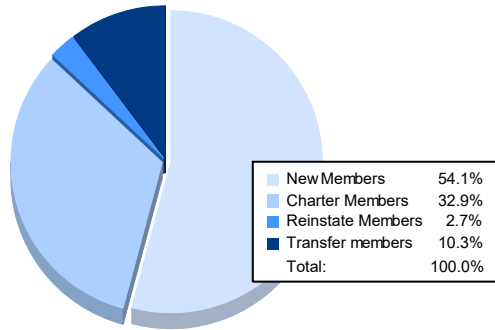

Year	New Clubs	Dropped Clubs	Gain/ Loss Clubs	New Members	Charter Members	Reinstate Members	Transfer Members	Total Member Added	Total Members Dropped	Gain/ Loss Members
2017-2018	0	1	-1	72	0	8	13	93	112	-19
2018-2019	0	4	-4	62	1	9	21	93	170	-77
2019-2020	0	1	-1	63	1	2	10	76	133	-57
2020-2021	1	2	-1	74	29	2	3	108	99	9
2021-2022	2	2	0	79	48	4	15	146	178	-32
<b>Average</b>	<b>1</b>	<b>2</b>	<b>-1</b>	<b>70</b>	<b>16</b>	<b>5</b>	<b>12</b>	<b>103</b>	<b>138</b>	<b>-35</b>

### Membership Composition June 2022 Cumulative